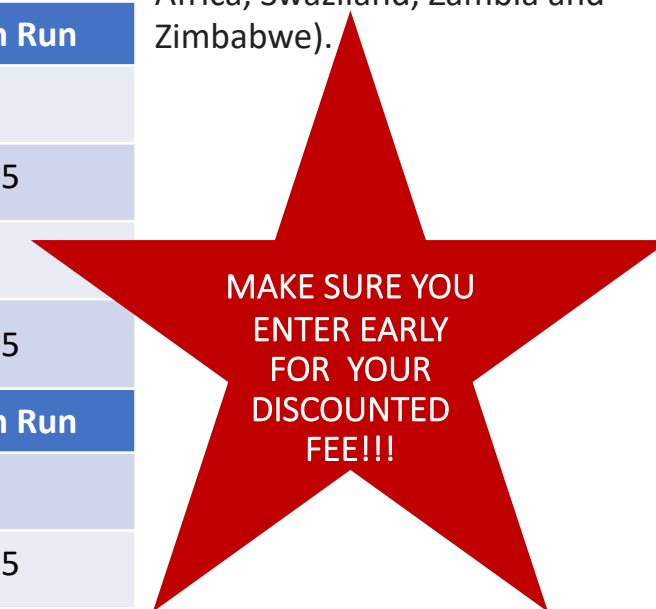

## 27<sup>th</sup> February 2022

**NOTE:**

**East African countries:**

Kenya, Uganda, Tanzania, Rwanda, Burundi, Ethiopia, South Sudan, Djibouti, Eritrea, and Somalia

**SADC region includes:**

•Angola, Botswana, Congo (DR), Lesotho, Malawi, Mauritius, Mozambique, Namibia, Seychelles, South Africa, Swaziland, Zambia and Zimbabwe).

Runner Nationality		Full Marathon	Half Marathon	5km Fun Run
Local Tanzanian and East African's Citizens [proof will be asked for]	<b>EARLY DISCOUNTED RATE</b>			
	• 17 October '21 – 7 January '22	Tsh 25 000	Tsh 25 000	Tsh 5 000
	<b>LATE ENTRY RATE</b>			
	• 8 January '22 – 7 February '22	Tsh 30 000	Tsh 30 000	Tsh 5 000
Runners Nationality		Full Marathon	Half Marathon	5km Fun Run
Tanzania Residents & East Africa Residents with work permits/residency status. SADC Citizens [Proof will be asked for]	<b>EARLY DISCOUNTED RATE</b>			
	• 17 October '21 – 7 January '22	US \$40	US \$40	US \$5
	<b>LATE ENTRY RATE</b>			
	• 8 January '22 – 7 February '22	US \$50	US \$50	US \$5
Runner Nationality		Full Marathon	Half Marathon	5km Fun Run
International Runners	<b>EARLY DISCOUNTED RATE</b>			
	• 17 October '21 – 7 January '22	US \$80	US \$80	US \$5
	<b>LATE ENTRY RATE</b>			
	• 8 January '22 – 7 February '22	US \$90	US \$90	US \$5

**ENTRIES CLOSE MIDNIGHT 7<sup>TH</sup> FEBRUARY 2022 OR WHEN CAPACITY IS REACHED**